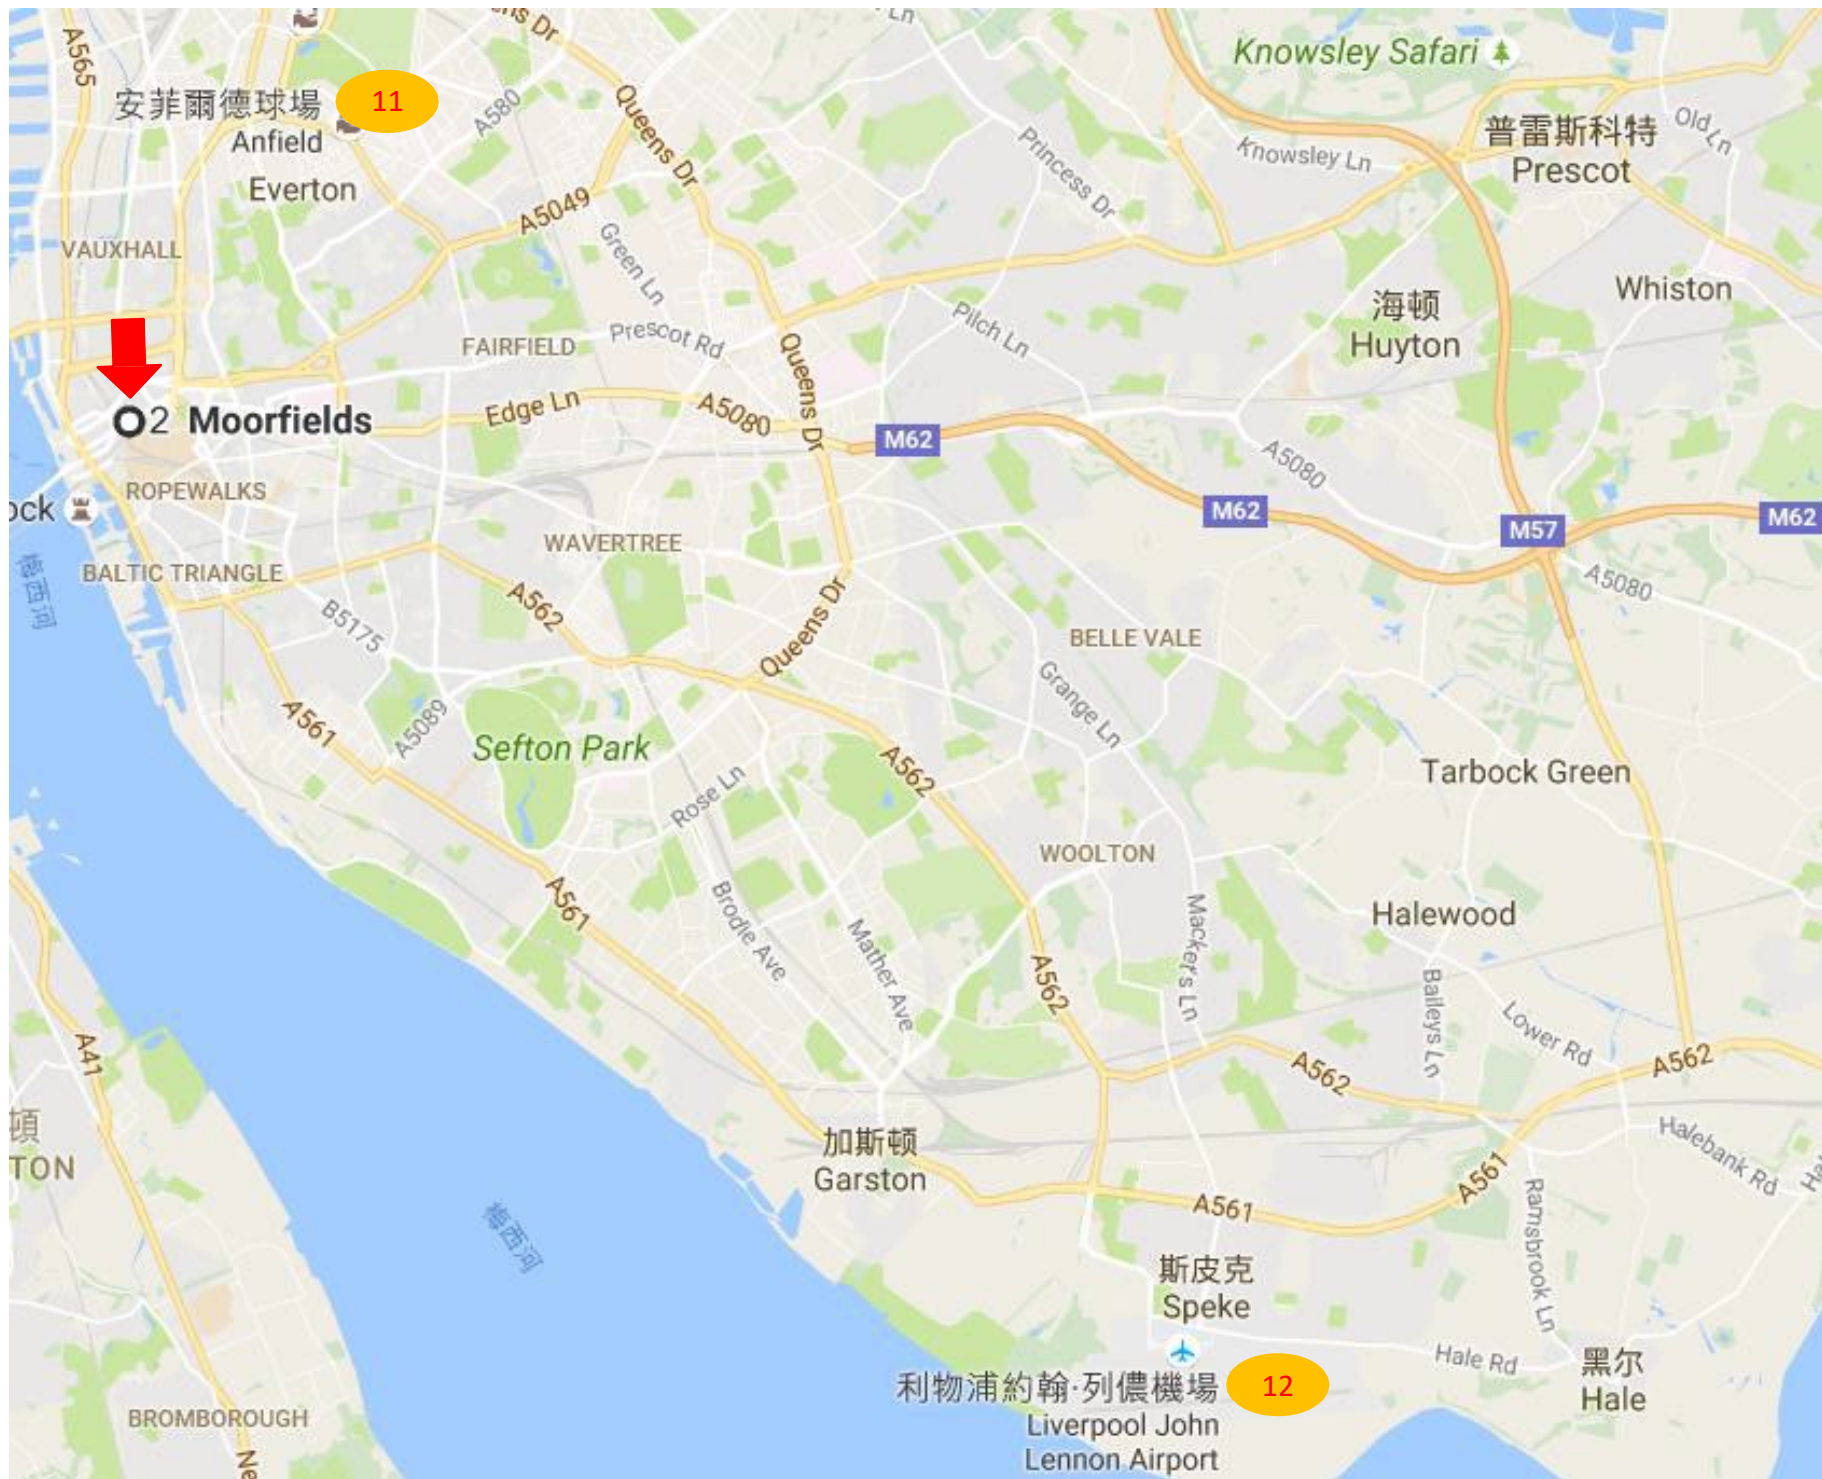

2 Moorfields

	Amenities and Places of Interest	Sector	Distance from 2Moorfields	
			Minutes	Miles
1	Tesco Express	Supermarket	1 (Walk)	0.02
2	ibis Styles Hotel Dale Street	Hotel	1 (Walk)	0.02
3	Premier Inn Liverpool Moorfields	Hotel	2 (Walk)	0.1
4	Hotel Double Tree by Hilton Liverpool	Hotel	2 (Walk)	0.1
5	Exchange Station	Commercial	2 (Walk)	0.1
6	Deloitte Liverpool Office	Commercial	4 (Walk)	0.2
7	Liverpool One	Retail	6 (Walk)	0.3
8	Cavern Club	Tourist	1 (Walk)	0.2
9	Albert Dock	Tourist	16 (Walk)	0.8
10	Liverpool Lime Street Station	Train Hub	10 (Walk)	0.5
11	Anfield Stadium (Liverpool FC)	Football	10 (Drive)	2.7
12	Liverpool John Lennon Airport	Airport	25 (Drive)	8.9