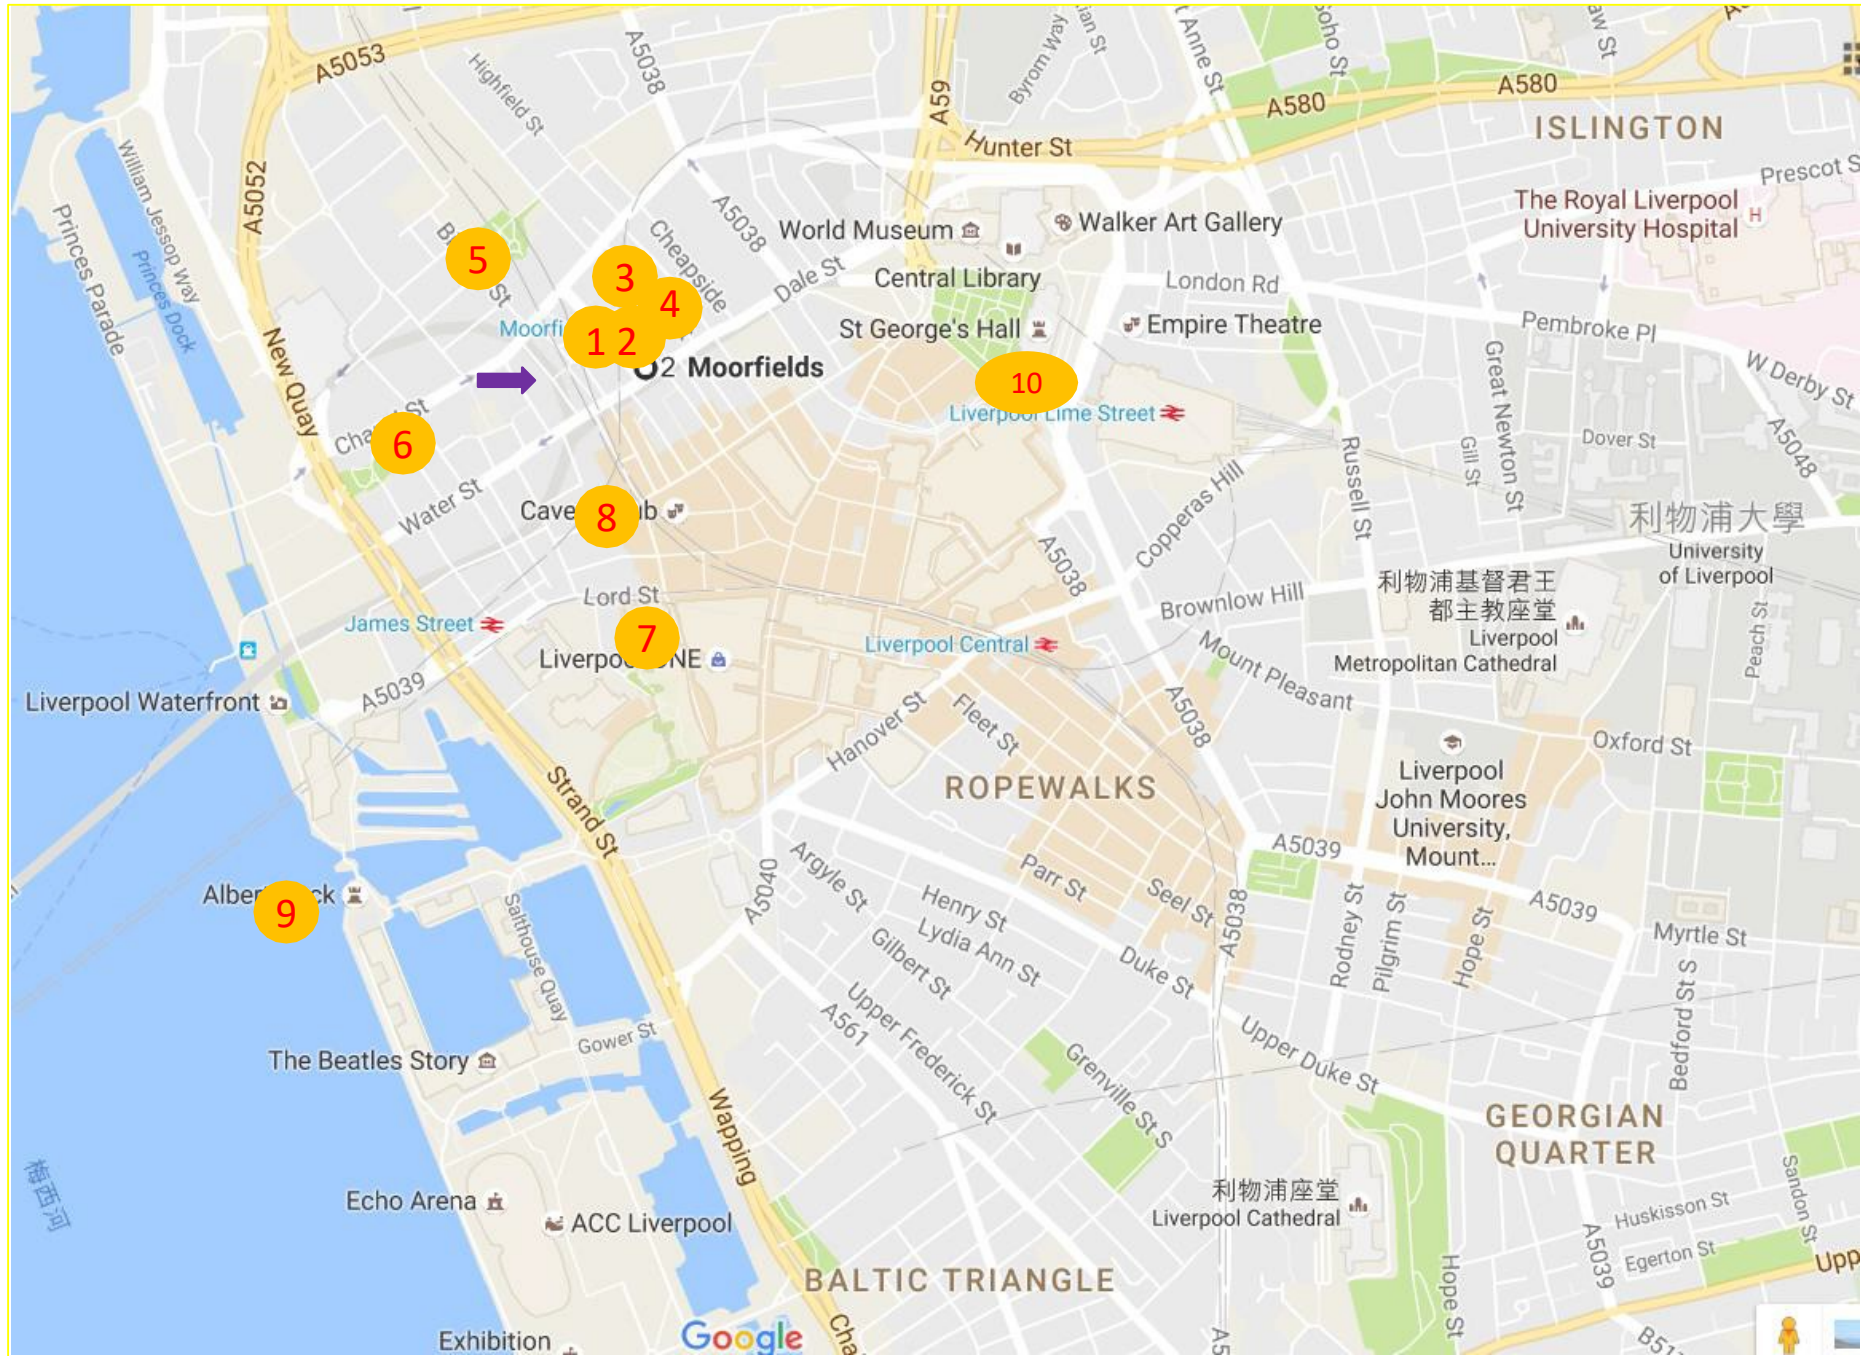

2 Moorfields

	Amenities and Places of Interest	Sector	Distance from 2Moorfields	
			Minutes	Miles
1	Tesco Express	Supermarket	1 (Walk)	0.02
2	ibis Styles Hotel Dale Street	Hotel	1 (Walk)	0.02
3	Premier Inn Liverpool Moorfields	Hotel	2 (Walk)	0.1
4	Hotel Double Tree by Hilton Liverpool	Hotel	2 (Walk)	0.1
5	Exchange Station	Commercial	2 (Walk)	0.1
6	Deloitte Liverpool Office	Commercial	4 (Walk)	0.2
7	Liverpool One	Retail	6 (Walk)	0.3
8	Cavern Club	Tourist	1 (Walk)	0.2
9	Albert Dock	Tourist	16 (Walk)	0.8
10	Liverpool Lime Street Station	Train Hub	10 (Walk)	0.5
11	Anfield Stadium (Liverpool FC)	Football	10 (Drive)	2.7
12	Liverpool John Lennon Airport	Airport	25 (Drive)	8.9

安菲爾德球場
Anfield
Everton
11

↓
O2 Moorfields

12

利物浦約翰·列儂機場
Liverpool John
Lennon Airport

LIVERPOOLEXPRESS

for people who love Liverpool

HOME NEWS VIDEOS BLOGS GALLERY

Search underway for Pall Mall developer

14:38, 28 MAR 2017

► Enter your **postcode to see news** and **information** near you
Community updates, Crime Statistics, Local News & Events and much more...

PALL MALL **DEMOLITION WORK**